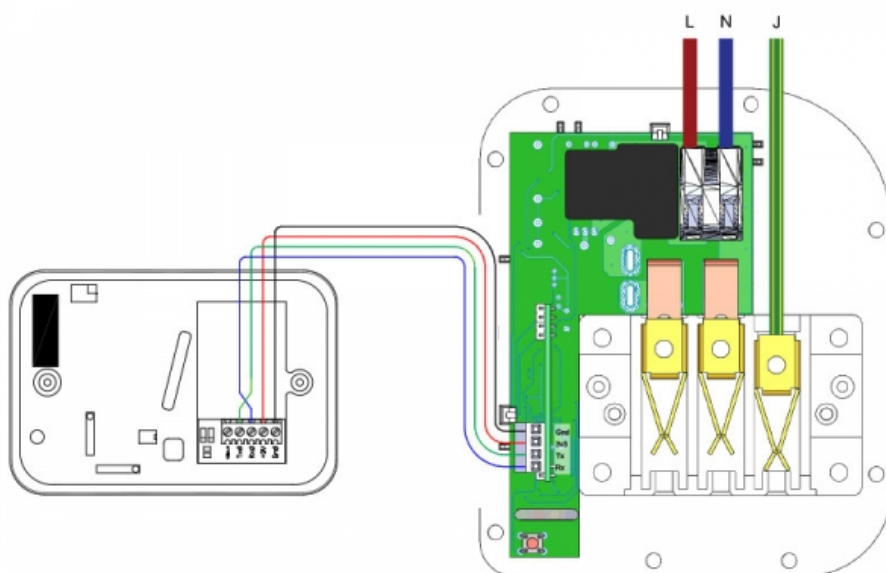

Product: Cooker guard mKomfy 25C

El.nr.: 6251670

Description

The fixed cooker guard is a security product that monitors your hob/ cooker. It performs a dual security function: timer and monitoring for overheating. The Mkomfy has tamper protection.

The Mkomfy consists two modules: a cooker guard sensor (mounted on the wall over the cooker) and a cooker socket for connecting the hob.

Technical data

Voltage: 230 VAC +10/-20%

Max. load: 25A

Wiring diagram