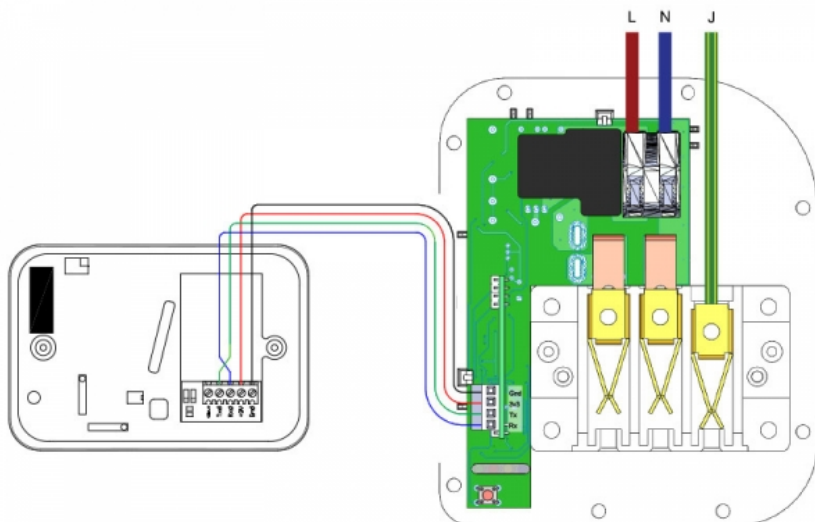

Product: Cooker guard mKomfy 25C-Sv

El.nr.: 6251694

Description

The fixed cooker guard is a security product that monitors your hob/ cooker. It performs a dual security function: timer and monitoring for overheating. The Mkomfy has tamper protection.

The Mkomfy consists of two modules: a cooker guard sensor (mounted on the wall over the cooker) and a cooker socket for connecting the hob.

Technical data

Voltage: 230 VAC +10/-20%

Max. load: 25A

Wiring diagram