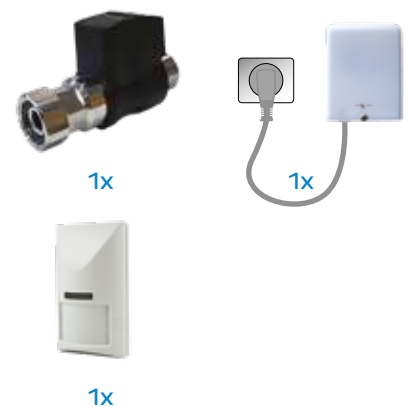

1/2" AX Appliance Shut-off 3/4" con. Motion

Complete package for turning water supply to appliances on/off automatically. Can be used for washing machines, dishwashers, coffee makers, fridges with a water dispenser, etc.

The valve goes on the appliance's water inlet.

TIP:

The Motion Sensor has an adjustable turn-off time of 1 min. to 4 hours.

SEE ALSO OUR OTHER PACKAGES

	NO.
• Basic Package Apartment/Chalet	5648504 / 6254354
• Basic Package Apartment w/o water heater	5648502 / 625435
• Basic Package House	5648503 / 6254356
• Basic Package	5648508 / 6254357
• Appliance Shut-off Moisture Sensor	5648501 / 6254350
• Appliance Shut-off Moisture Sensor with adpt.	5648507 / 6254351
• Appliance Shut-off On/Off	5648505 / 6254352
• Appliance Shut-off Motion	5648506 / 6254353

CONTAINS

PART NO.	NAME
5648506 / 6254353	1/2" AX Appliance Shut-off 3/4" con. Motion

PACKAGE CONTENTS	NO.
1 x 1/2" Solenoid Valve Local 3/4" connection	5648516 / 6251603
1 x Valve Driver	5648522 / 6254372
1 x Motion Sensor, wireless	5648531 / 6251607