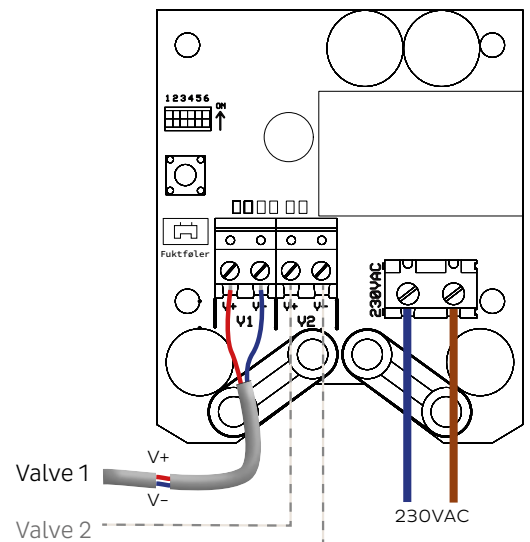

WIRING DIAGRAM

MANUFACTURER
CTM Lyng AS
Tel: +47 72 83 16 11
www.ctmlyng.com