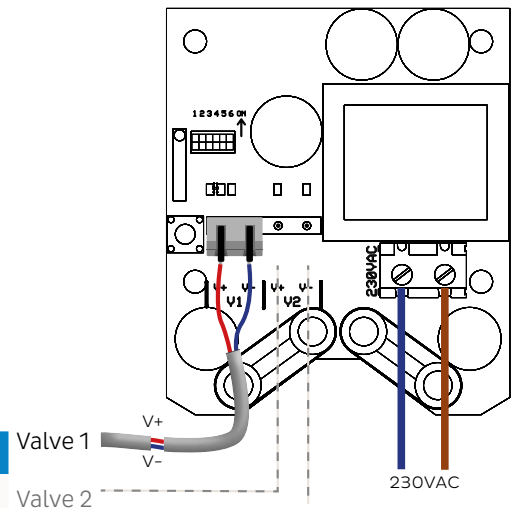

## 3/4" Solenoid Valve

The Aqua Xpress Valve controls the water supply to the house.

The driver can control 2 valves for apartments without a water heater.

The valve is supplied open and remains in the position in which it has been set until it receives a pulse with the opposite polarity.

Cable and plug for valve driver included.

Aqua Xpress is a flexible product that can be expanded to accommodate different needs and security levels.

### FEATURES

- ✓ Wireless communication.
- ✓ Simple to install.
- ✓ Controlled by 12 VDC pulse from valve driver.
- ✓ The valve driver runs off 230 V.

### WIRING DIAGRAM

PART NO.	NAME
5648511 / 6251649	3/4" Solenoid Valve

VALVE			
Dimensions:	HxWxL 76 x 55 x 79 mm	Operating voltage:	12 VDC
Coil:	Bistable	Pressure/Flow:	0.15 – 10 bar / 92 L/min.
Connection:	IN: 3/4" female thread    OUT: 3/4" female thread		